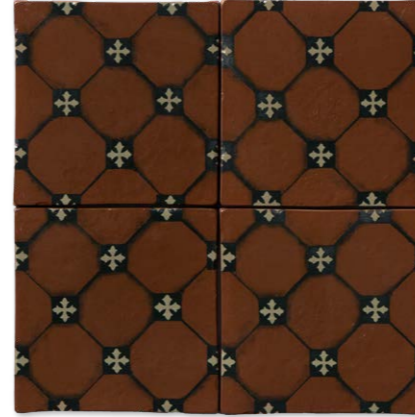

m a j e s t y
terra cotta collection

MARBLE SYSTEMS

m a j e s t y

Introducing the Majesty Collection – a celebration of classic craftsmanship and enduring beauty in terra cotta tiles. With a glazed finish that exudes warmth and character, our 6" tiles capture the essence of timeless elegance. Drawing inspiration from the rich tapestry of art and architecture throughout history, each tile in this collection pays homage to the traditions of the past while seamlessly integrating with contemporary spaces. Transform your surroundings with the Majesty Collection, where heritage meets innovation, creating spaces that resonate with timeless charm and sophistication.

Usage

- Backsplash
- Bath Floors / Walls
- Commercial Interior Floors / Walls
- Residential Interior Floors / Walls
- Shower Floors / Walls

V2 = SLIGHT VARIATION:
Clearly distinguishable differences
in texture and/or pattern within
similar colors.

floor / wall tiles

TL80837
duke glossy terra cotta
6"x6"x3/8"
0.25 sqft/pcs

TL80838
dutchess glossy terra cotta
6"x6"x3/8"
0.25 sqft/pcs

TL80839
dame glossy terra cotta
6"x6"x3/8"
0.25 sqft/pcs

TL80840
countes glossy terra cotta
6"x6"x3/8"
0.25 sqft/pcs