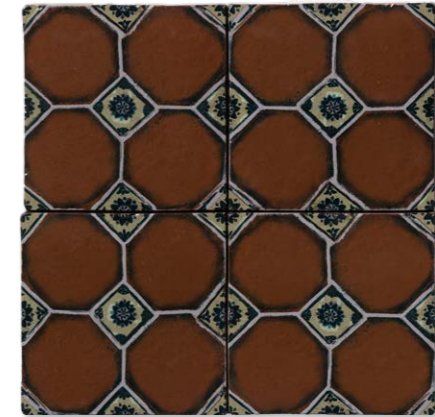

TL80838
dutchess glossy terra cotta
6"x6"x3/8"
0.25 sqft/pcs