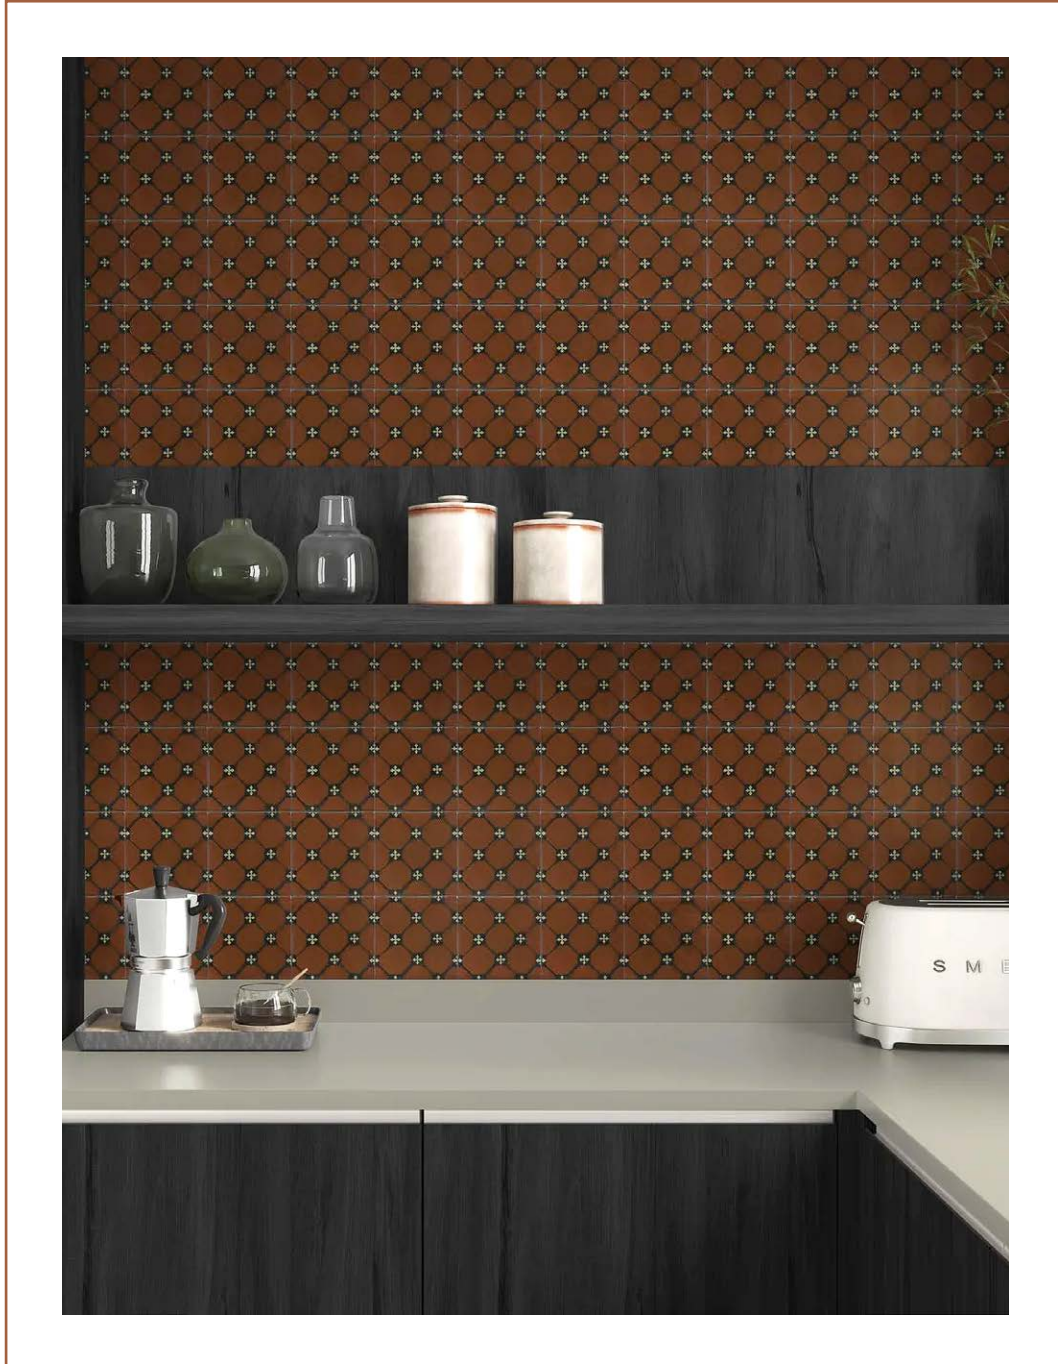

m a j e s t y
terra cotta collection

MARBLE SYSTEMS

m a j e s t y

Introducing the Majesty Collection – a celebration of classic craftsmanship and enduring beauty in terra cotta tiles. With a glazed finish that exudes warmth and character, our 6" tiles capture the essence of timeless elegance. Drawing inspiration from the rich tapestry of art and architecture throughout history, each tile in this collection pays homage to the traditions of the past while seamlessly integrating with contemporary spaces. Transform your surroundings with the Majesty Collection, where heritage meets innovation, creating spaces that resonate with timeless charm and sophistication.

Usage

- Backsplash
- Bath Floors / Walls
- Commercial Interior Floors / Walls
- Residential Interior Floors / Walls
- Shower Floors / Walls

V2 = SLIGHT VARIATION:
Clearly distinguishable differences
in texture and/or pattern within
similar colors.