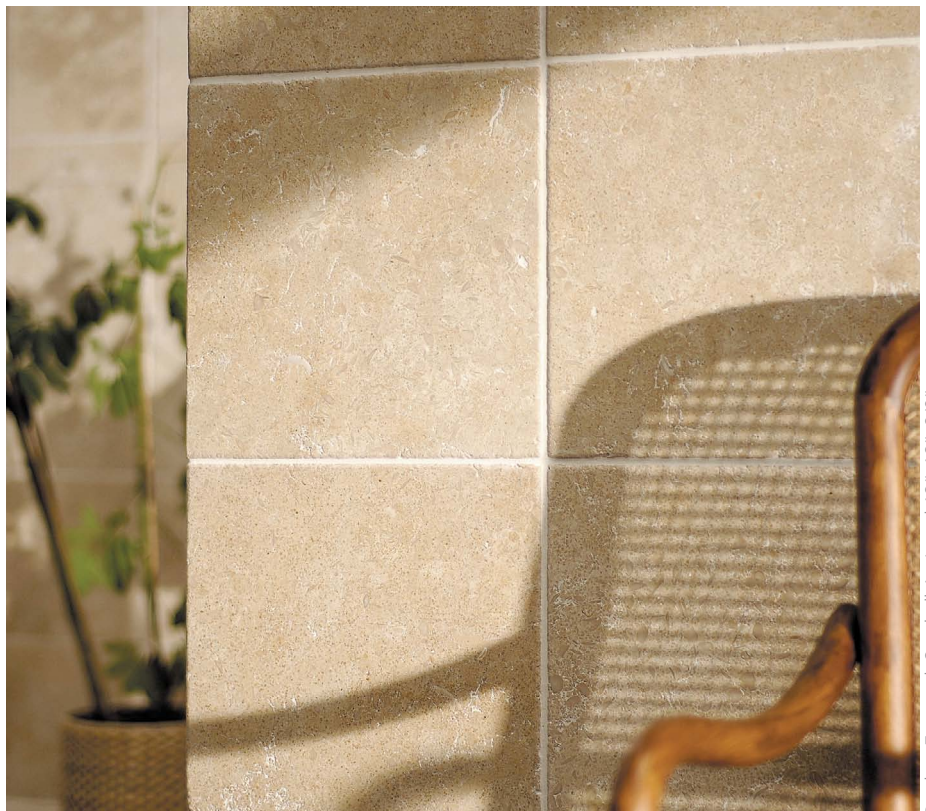

SEASHELL ALTERRA

COLLECTION

Product Featured: Seashell Tumbled 4"x4"x3/8", Bronze Swirl 4"x4" (Palladium Collection)

ANTIQUED AND TUMBLED STONE... FOR ALL WALKS OF LIFE

The Alterra Stone Collection and its antiqued surface is reminiscent of the natural stone floors and walls used throughout the centuries. These unique stones in five distinct colors and four shapes provide an unlimited array of design options and opportunities for both residential and commercial usage.

* Please see Exposure Collection (pg.118) for more compatible mosaic options.

MOULDINGS

ML00314 SEASHELL HONED
Andorra Moulding
2"x12"x1"

ML00352 SEASHELL HONED
Pencil Liner Moulding
1/2"x12"x11/16"

Product Featured: Seashell Antiqued 12"x12"x3/8"