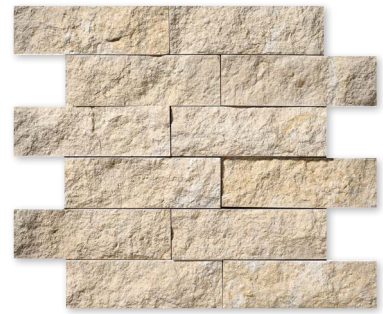

MS00612
SEASHELL ROCK FACE
2"x6"
12"x14" Sheets